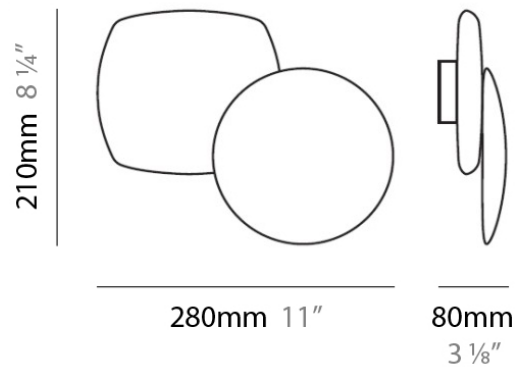

AFEF SURFACE

D83125

GENERAL

Series: Afef _____
Brand: Panzeri _____
Division: Design _____
Mounting Type: Surface _____
Mounting Location: Wall _____
Subcategory: Ambient _____

PHYSICAL

Shape: Abstract _____
Length (mm): 280 _____
Length (in): 11 _____
Height (mm): 210 _____
Depth (mm): 80 _____
Height (in): 8 1/4 _____
Depth (in): 3 1/8 _____
Extension (mm): 80 _____
Extension (in): 3 1/8 _____
Light Distribution: Indirect _____
Weight (kg): 2.7 _____
Weight (lbs): 6 _____
Diffuser: White Ceramic _____
Fixture Finish: WHI _____
Fixture Material: Ceramic _____

ELECTRICAL

Number of Lamps: 2 _____
Lamp Type: LED Retrofit _____
Lamp Shape: T4 _____
Bulb Included: Bulb Not Included _____
Total Output Wattage (W): 10 _____
Max. Wattage Per Lamp (W): 5 _____
Lamp Base: G9 _____
Input Voltage (V): 120 _____

LED

OPTICAL

RATINGS AND CERTIFICATIONS

Certified By: CSA Certified to UL and CSA Standards _____
IP rating: IP20 _____